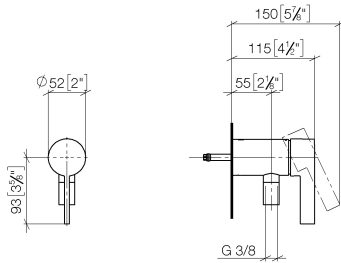

36 050 970

- without rosette
- Intrinsic protection against back flow.**

Intrinsic protection against back flow.

Fits: IMO, LULU, MADISON, MEM, TARA, CL.1, LISSÉ, VAIA, META, CYO

	Chrome	36 050 970-00
	Brushed Platinum	36 050 970-06
	Platinum	36 050 970-08
	Dark Brass matt	36 050 970-16
	Dark Chrome	36 050 970-19
	Light Gold	36 050 970-26
	Brushed Light Gold	36 050 970-27
	Brushed Durabrass (23kt Gold)	36 050 970-28
	Matte Black	36 050 970-33
	Brushed Bronze	36 050 970-42
	Brushed Champagne (22kt Gold)	36 050 970-46
	Champagne (22kt Gold)	36 050 970-47
	Brushed Chrome	36 050 970-93
	Brushed Dark Platinum	36 050 970-99

Required miscellaneous

- Concealed wall mounting -** 35 050 970 90
- max. recess depth 105 mm
  - min. recess depth 80 mm

36 050 970

mm [inches]

### Flow rate chart

### Spare parts list

No.	Item Number	Name	Quantity used	Delivery time
1	90 20 97 064 00-00	handle	1	10
2	09 24 04 266 90	nut	1	2
3	90 15 05 044 04 90	cartridge	1	10
4	09 31 11 004 90	pin	1	60
5	09 23 01 131 90	back-flow preventer	1	2
6	09 14 10 213 90	seal	1	2
7	09 24 03 281-00	nipple	1	10
8	90 21 02 069 00-00	cover	1	10
9	90 14 20 026 00 90	seal	1	2
10	28 322 970-00	Metal shower hose 1/2" x 3/8" x 1750 mm - Chrome	1	2
11	90 14 10 060 00 90	seal	1	2
12	09 18 40 230 90	connection	1	2
13	09 14 10 061 90	seal	1	2