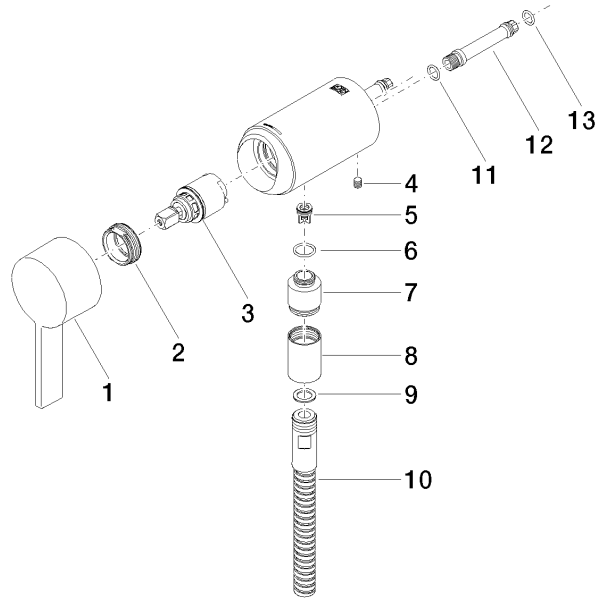

36 050 970

- without rosette
- Intrinsic protection against back flow.**

Intrinsic protection against back flow.

Fits: IMO, LULU, MADISON, MEM, TARA, CL.1, LISSÉ, VAIA, META, CYO

	Chrome	36 050 970-00
	Brushed Platinum	36 050 970-06
	Platinum	36 050 970-08
	Dark Brass matt	36 050 970-16
	Dark Chrome	36 050 970-19
	Light Gold	36 050 970-26
	Brushed Light Gold	36 050 970-27
	Brushed Durabrass (23kt Gold)	36 050 970-28
	Matte Black	36 050 970-33
	Brushed Bronze	36 050 970-42
	Brushed Champagne (22kt Gold)	36 050 970-46
	Champagne (22kt Gold)	36 050 970-47
	Brushed Chrome	36 050 970-93
	Brushed Dark Platinum	36 050 970-99

Required miscellaneous

- Concealed wall mounting -** 35 050 970 90
- max. recess depth 105 mm
  - min. recess depth 80 mm

36 050 970

mm [inches]

### Flow rate chart

### Spare parts list

No.	Item Number	Name	Quantity used	Delivery time
1	90 20 97 064 00-00	handle	1	10
2	09 24 04 266 90	nut	1	2
3	90 15 05 044 04 90	cartridge	1	10
4	09 31 11 004 90	pin	1	60
5	09 23 01 131 90	back-flow preventer	1	2
6	09 14 10 213 90	seal	1	2
7	09 24 03 281-00	nipple	1	10
8	90 21 02 069 00-00	cover	1	10
9	90 14 20 026 00 90	seal	1	2
10	28 322 970-00	Metal shower hose 1/2" x 3/8" x 1750 mm - Chrome	1	2
11	90 14 10 060 00 90	seal	1	2
12	09 18 40 230 90	connection	1	2
13	09 14 10 061 90	seal	1	2