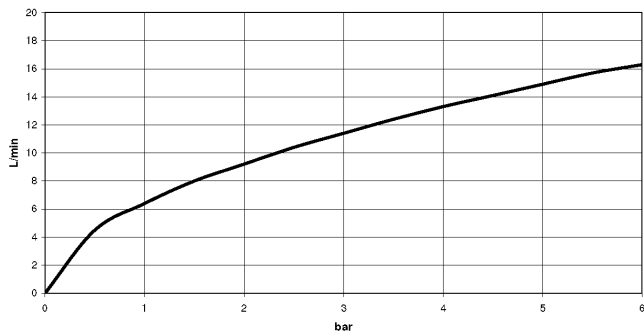

36 050 970

- without rosette
- Intrinsic protection against back flow.**

Intrinsic protection against back flow.

Fits: IMO, LULU, MADISON, MEM, TARA, CL.1, LISSÉ, VAIA, META, CYO

	Chrome	36 050 970-00
	Brushed Platinum	36 050 970-06
	Platinum	36 050 970-08
	Dark Brass matt	36 050 970-16
	Dark Chrome	36 050 970-19
	Light Gold	36 050 970-26
	Brushed Light Gold	36 050 970-27
	Brushed Durabrass (23kt Gold)	36 050 970-28
	Matte Black	36 050 970-33
	Brushed Bronze	36 050 970-42
	Brushed Champagne (22kt Gold)	36 050 970-46
	Champagne (22kt Gold)	36 050 970-47
	Brushed Chrome	36 050 970-93
	Brushed Dark Platinum	36 050 970-99

### Flow rate chart